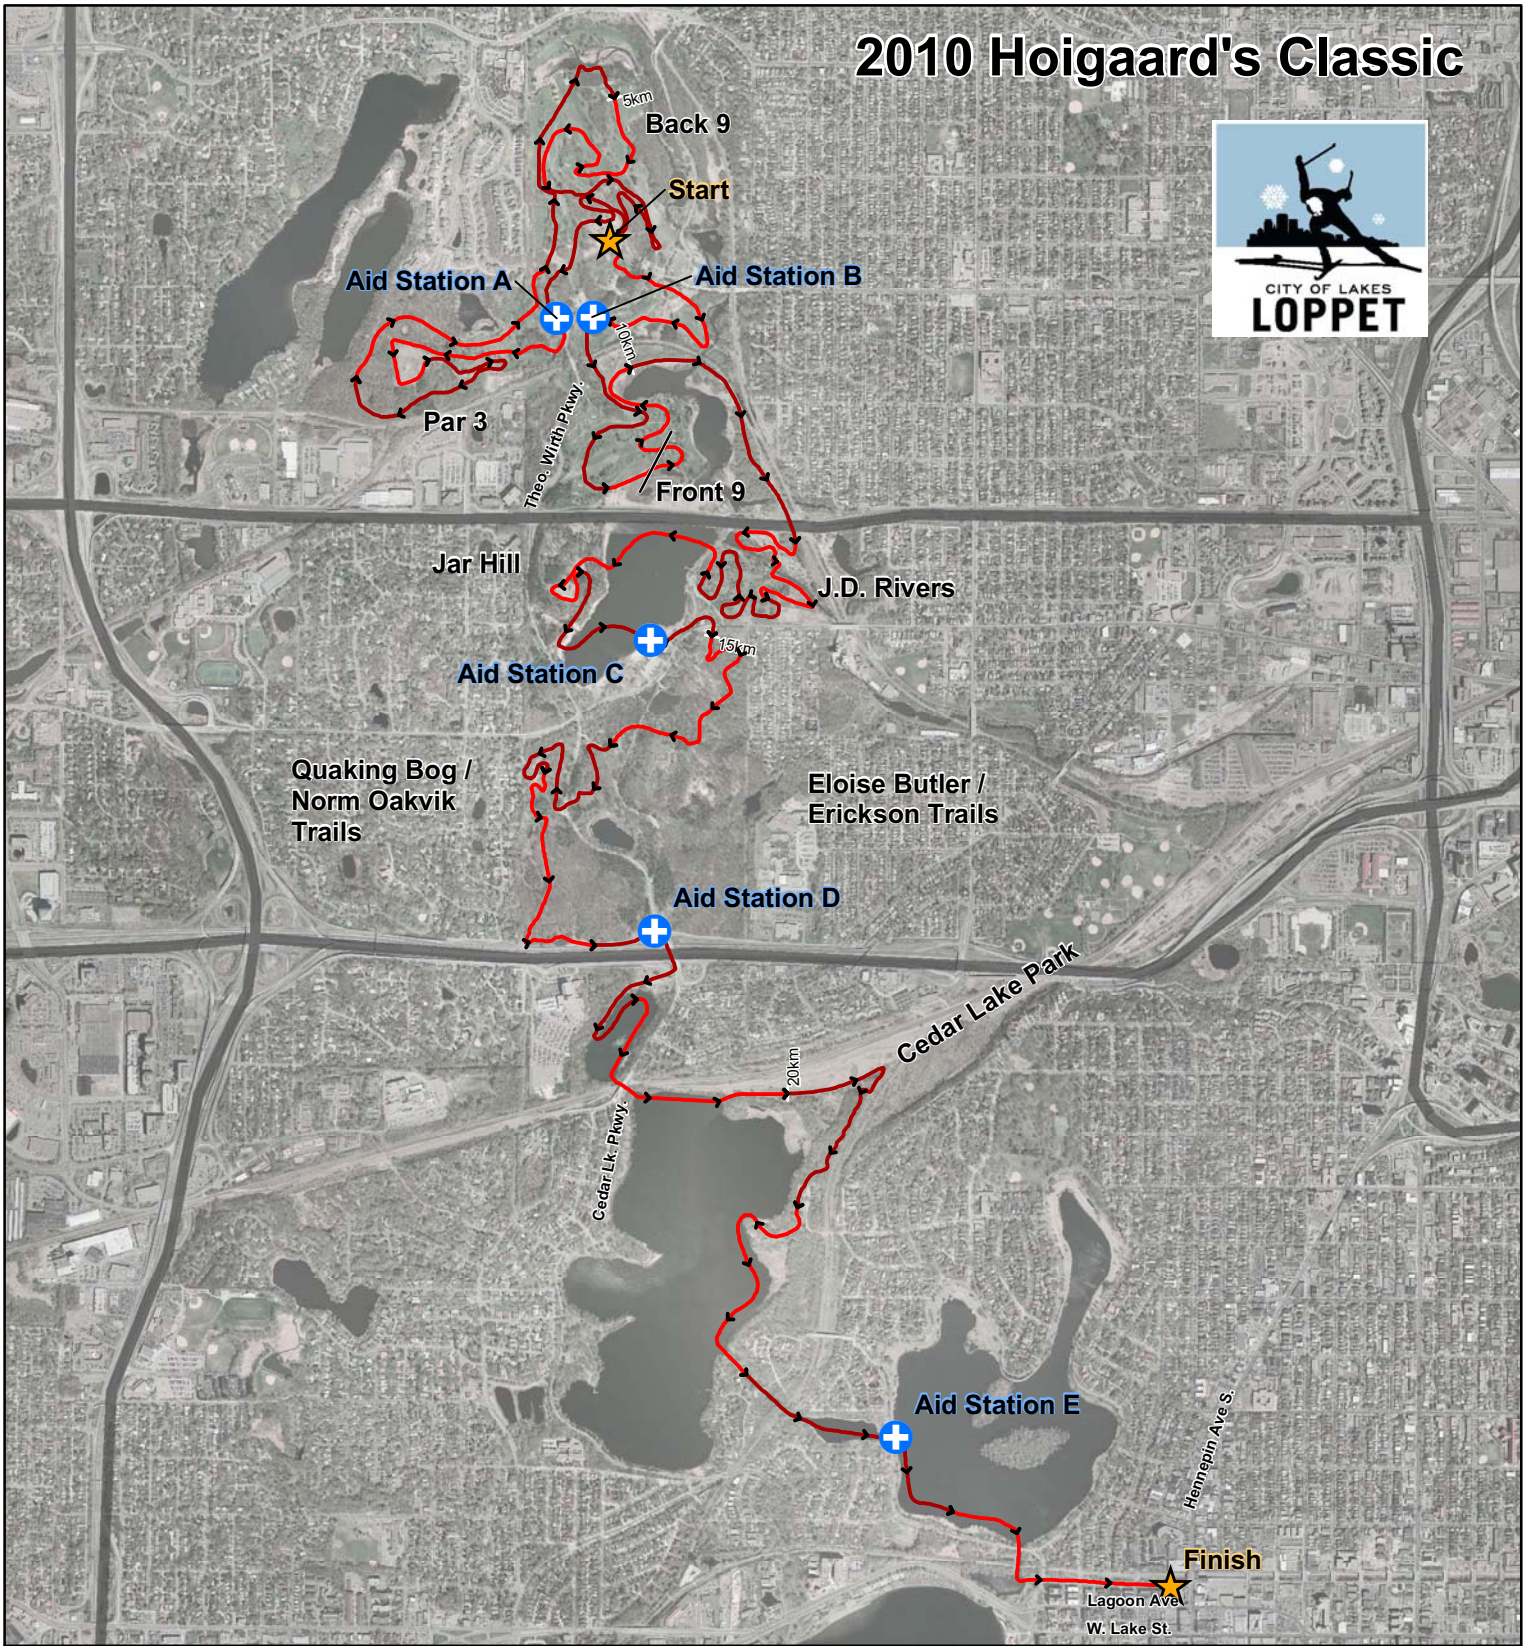

# 2010 Hoigaard's Classic

Figure: Loppet Course (1/06/2010); Minneapolis, MN. Map adapted from LMIC WMS Server, USDA FSA NAIP Orthophoto, 2006, Minnesota.. Mapping services provided by Summit Envirosolutions Inc.

**Legend**

- + Aid Station
- ★ Race Start / Finish
- Hoigaard's Classic

0      0.5      1

Miles

1:27,000

0      500      1,000

Meters